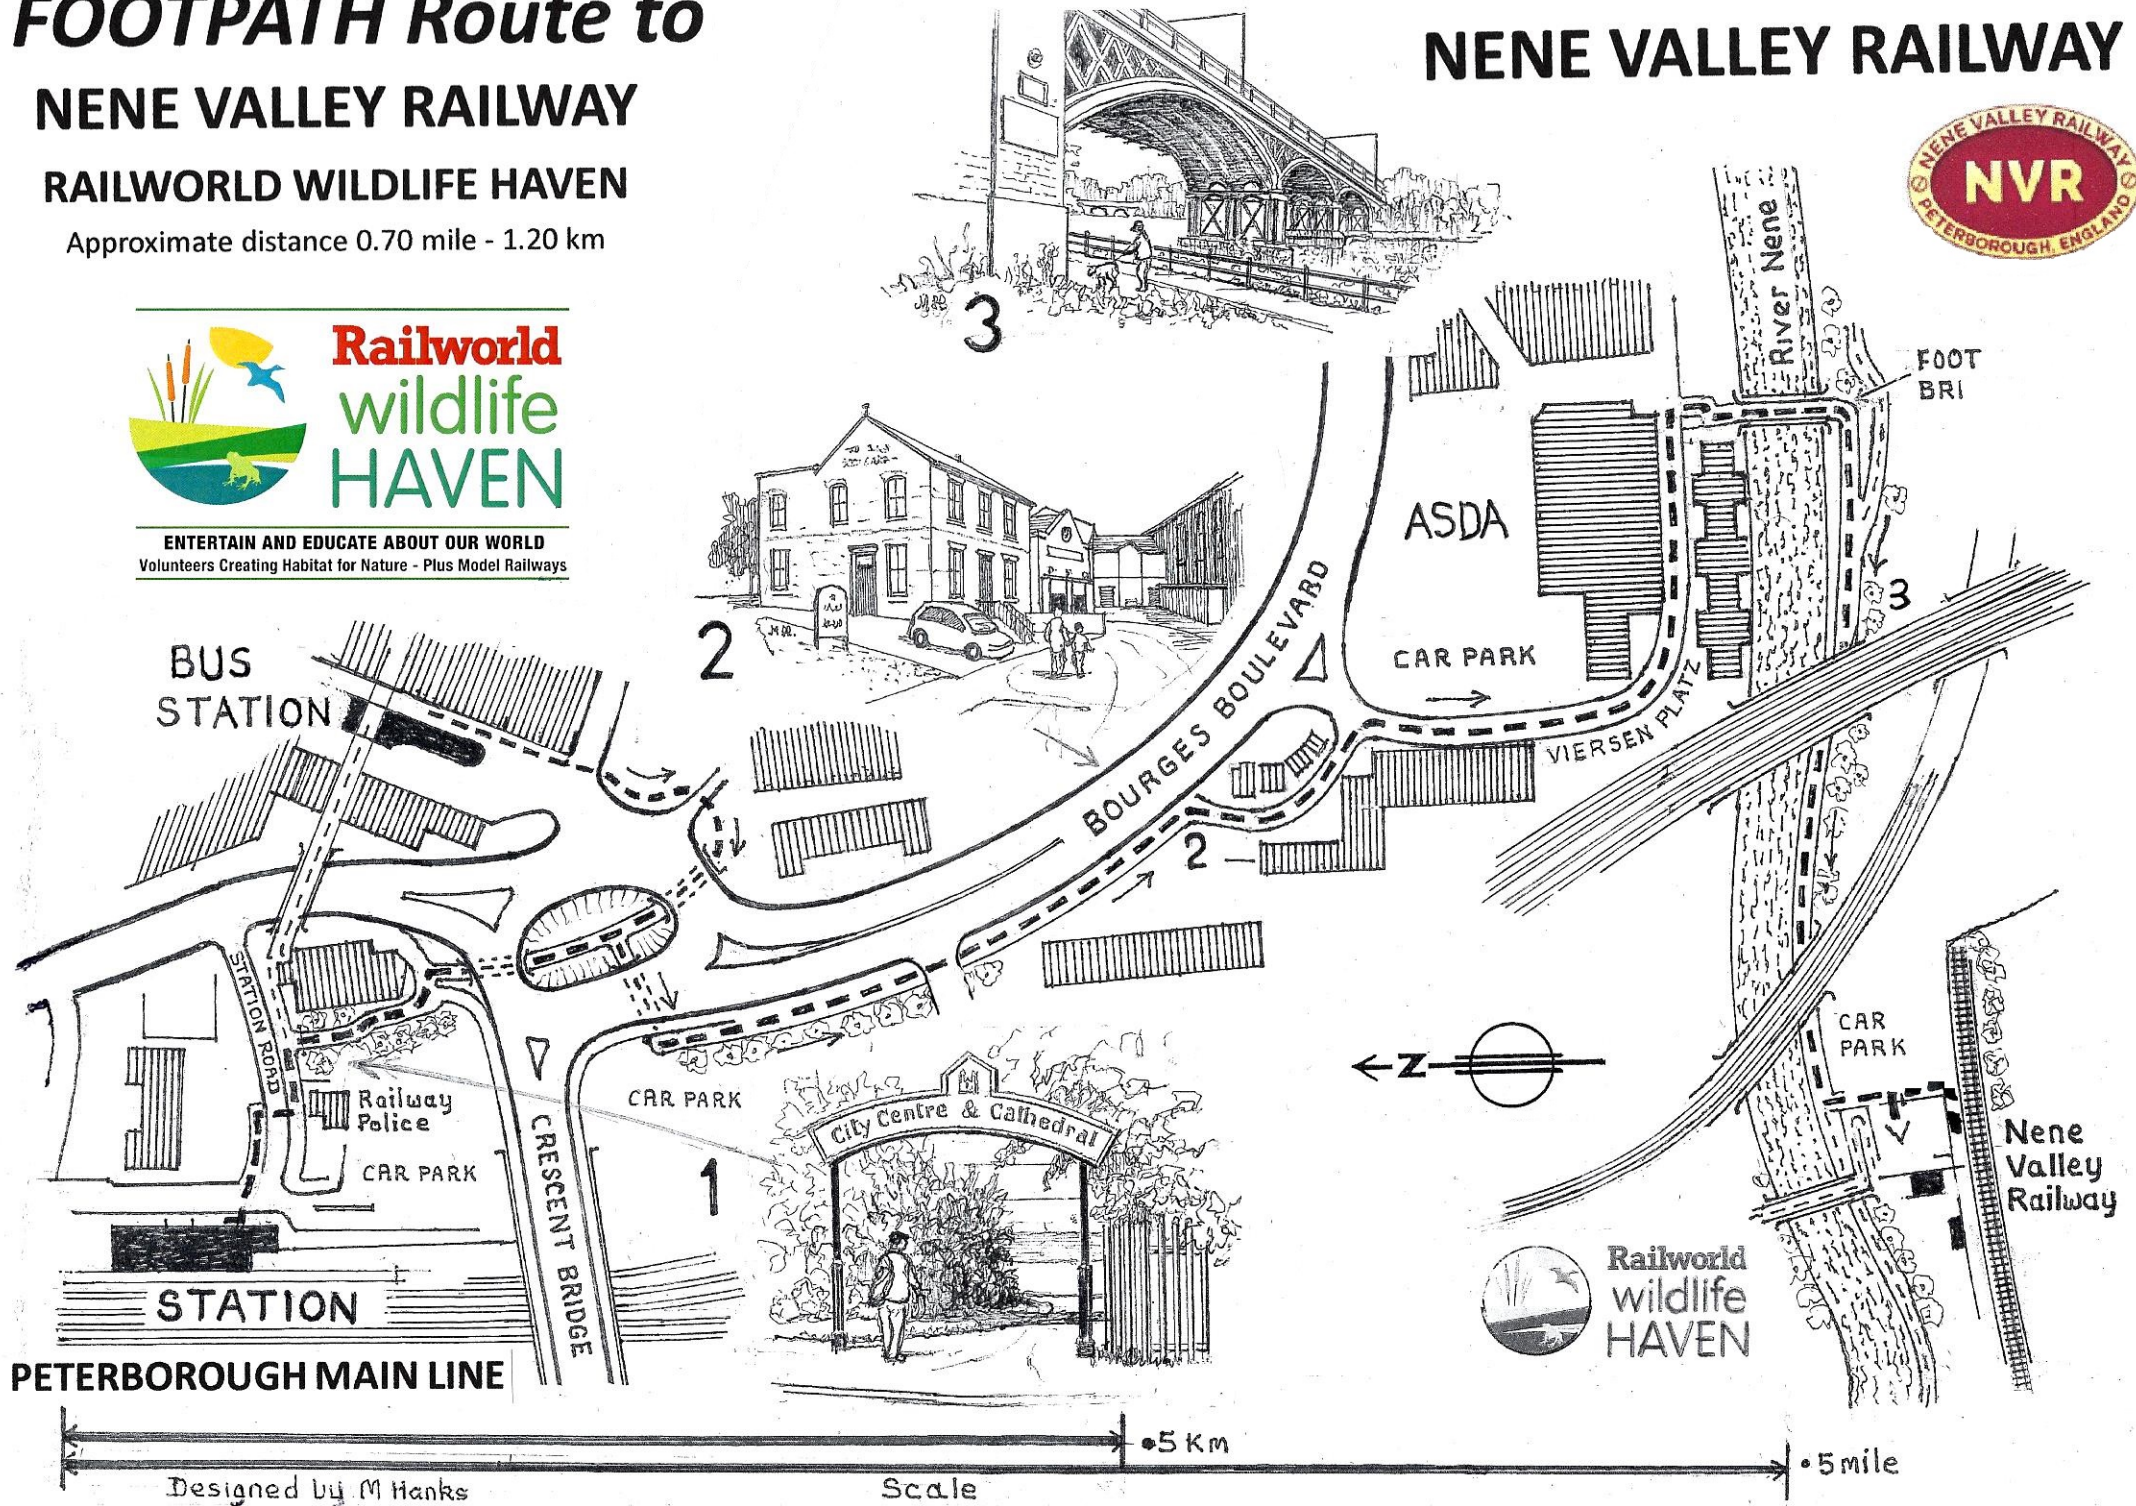

FOOTPATH Route to NENE VALLEY RAILWAY

RAILWORLD WILDLIFE HAVEN

Approximate distance 0.70 mile - 1.20 km

NENE VALLEY RAILWAY

ENTERTAIN AND EDUCATE ABOUT OUR WORLD
Volunteers Creating Habitat for Nature - Plus Model Railways

Designed by M Hanks

Scale

5 Km

5 mile